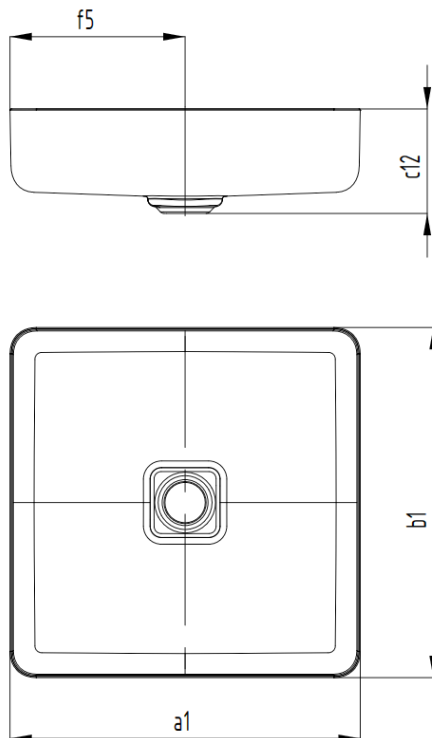

Brand : KALDEWEI, Germany  
 Name : Miena 3184 Washbowl  
 Item Code : 9095 0600 3442  
 Designer : Anke Solomon  
 Color / Finish: Prarie Beige Matt  
 Dimensions : Overall (LxWxH in cm)  
 40 x 40 x 11.9cm

**Product info:**

- With easy clean finish
- Enameled on both sides
- Kaldewei Steel Enamel

**Add-on:**

- 1 x 9059 0000 0442 free-flow waste

Model No.	3184	
External length	a1	400
Internal length	a5	392
External width	b1	400
Internal width	b5	392
Distance basin surface to bottom edge of waste hole	c12	119
Distance outer edge to centre of waste hole	f5	200
Weight of the enamelled washbasin in kg		8,92